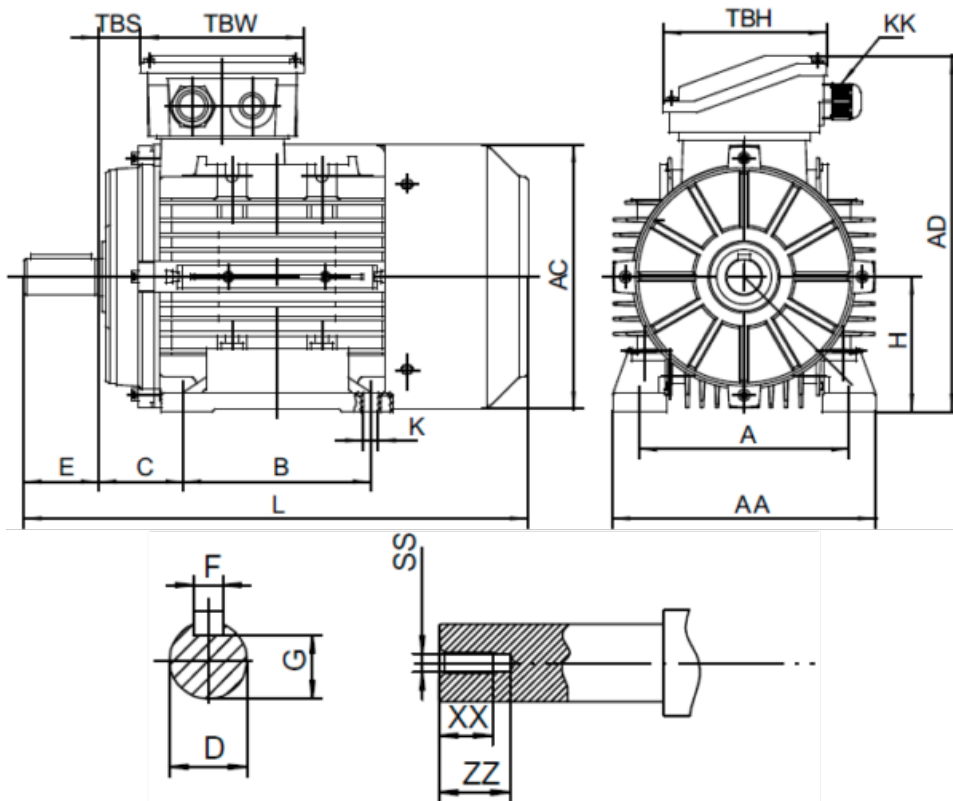

Data Sheet

Article number: 25160002561240

Description: Kleedrive T2A 712-6 0.25kw 900 rpm UL/CSA
3x230/400V 50HZ IP55 B3 PTO

Measures

A = 112	F = 5	TBW = 98
AA = 140	G = 11	XX = 12
AC = Ø138	H = 71	ZZ = 17
AD = 186	KK = -	
B = 90	L = 245	
C = 45	SS = M5	
D = Ø14	TBH = 98	
E = 30	TBS = 16	